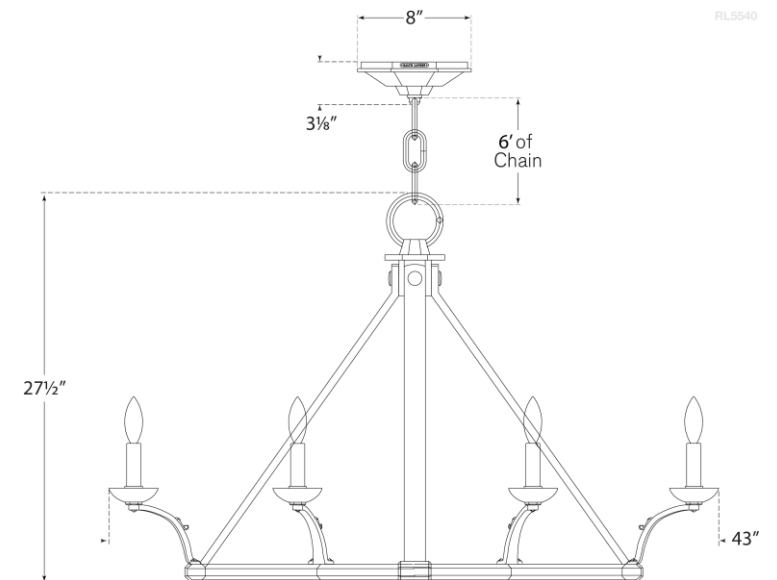

TEAR SHEET

Robertson Single Tier Chandelier

Item # RL 5540NR

Designer: Ralph Lauren

Height: 27.5"

Width: 43"

Canopy: 8" Octagon

Finishes: NR

Socket: 8 - E12 Candelabra

Wattage: 8 - 60 C11

Weight: 37 Pounds

RL5540