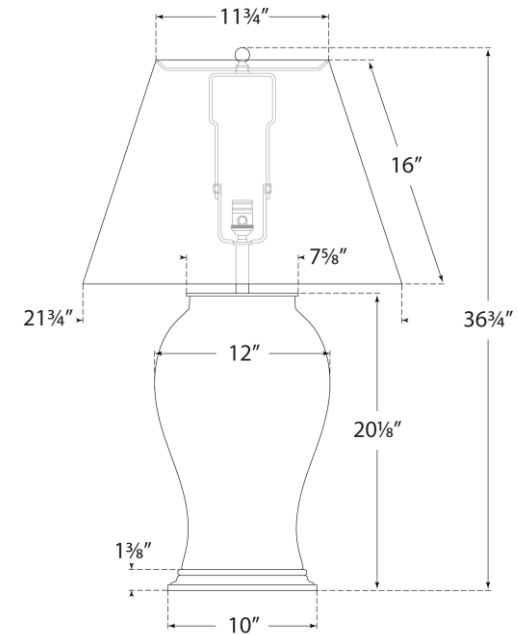

TEAR SHEET

Blythe Large Table Lamp

Item # RL 3652BW-S

Designer: Ralph Lauren

Height: 36.75"

Width: 21.75"

Base: 10.25" Round

Finishes: BW

Shade Treatments: S

Shade Details: 11.75" x 21.75" x 16"

Socket: E26 Dimmer

Wattage: 100 A19

Weight: 35 Pounds

Front View