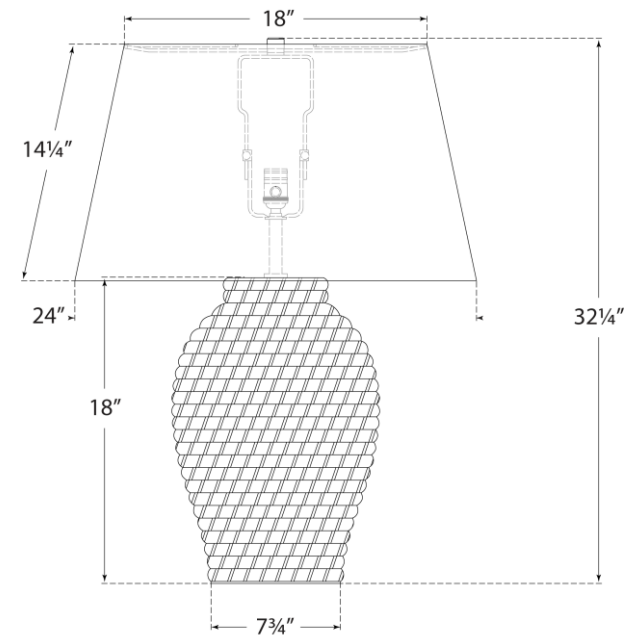

TEAR SHEET

Lohan Large Table Lamp

Item # RL 3543BRT-WP

Designer: Ralph Lauren

Height: 32.5"

Width: 24"

Base: 8" Round

Finishes: BRT

Shade Treatments: WP

Shade Details: 18" x 24" x 14.25" Closed Top

Socket: E26 Dimmer

Wattage: 100 A19

Weight: 12 Pounds

Front View