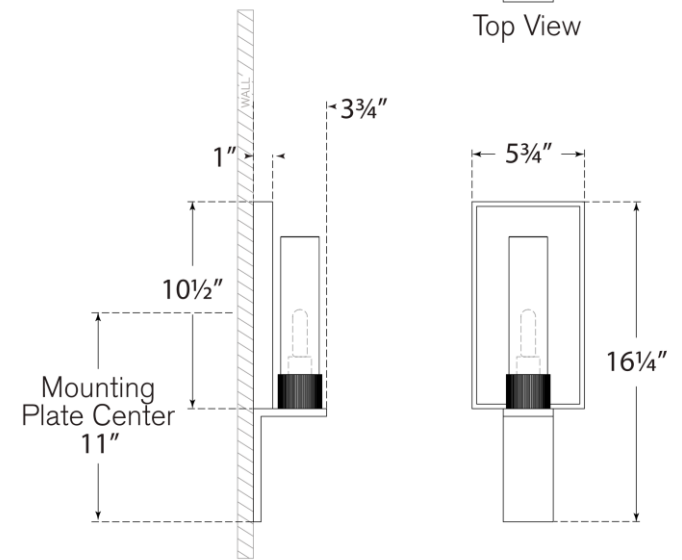

## Beza Single Reflector Sconce

Item # RB 2005AB/AM-CG

Designer: Ray Booth

Height: 16.25"

Width: 5.75"

Extension: 3.75"

Backplate: 5.75" x 10.5" Rectangle

Finishes: AB/AM, PN/MIR, WI/AM

Glass Options: CG

Socket: E12 Candelabra

Wattage: 2.5 LED T6

Weight: 7 Pounds

Top View

Side View

Front View