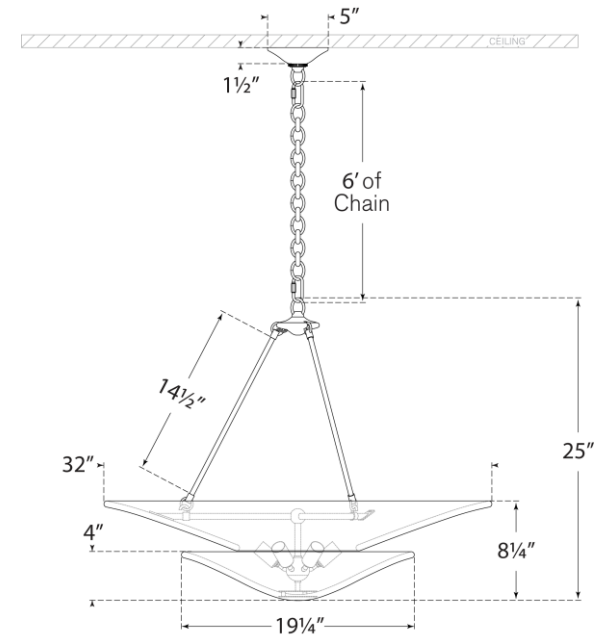

TEAR SHEET

Mollino Large Tiered Chandelier

Item # ARN 5427PN-PW

Designer: AERIN

Height: 25"

Width: 32"

Canopy: 5" Round

Finishes: BZ, HAB, PN

Shade Treatments: PW

Socket: 6 - E12 Candelabra

Wattage: 6 - 40 B11

Weight: 55 Pounds

Front View